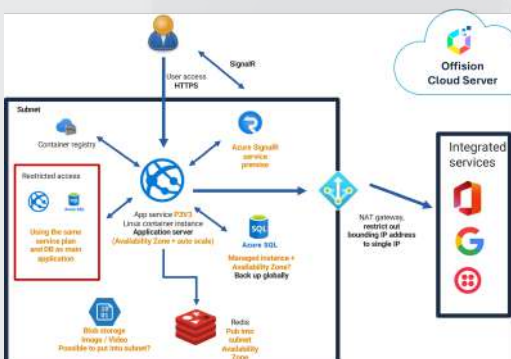

Plug-and-play Office Solution

Different packages to meet customer needs

Hub Entry Level	Standard	Premium
<ul style="list-style-type: none"> Connect to M365 / Google workspace / Exchange server Connect booking panel Out of service Booking list signage Check-in / No show auto release Device monitoring E-paper External API Door lock relay* 	<ul style="list-style-type: none"> Mobile app (IOS / Android) Offision calendar Booking sticker Booking analytics Staff NFC card User passcode / Booking pin User booking website Outlook / teams add-in Online meeting link (Teams / Zoom / Google meet / Line / Webex) Adfs / Ldap integration User groups 	<ul style="list-style-type: none"> Visitor management 3D Map Way finding Booking service Advance booking policy Booking history Combine room Report issue Custom SMTP server Manager permissions Occupancy sensor

Premier security

Using the data centre of Microsoft Azure

Simultaneous execution at three data centers in Japan (no single point of failure)

Company account databases are separate and data is completely isolated