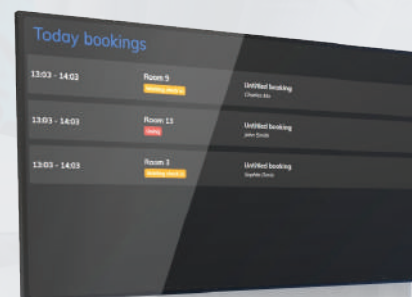

“Always on a Budget”

Identifying room status
5 panel colors

Room Booking

Save energy mode
Reduce 50% power

1-click room search
Find near room

Device monitoring
Real-time health check

Desk Booking

Schedule signage

Plug-and-play Office Solution

Different packages to meet customer needs

Hub Entry Level	Standard	Premium
<ul style="list-style-type: none"> Connect to M365 / Google workspace / Exchange server Connect booking panel Out of service Booking list signage Check-in / No show auto release Device monitoring E-paper External API Door lock relay* 	<ul style="list-style-type: none"> Mobile app (IOS / Android) Offision calendar Booking sticker Booking analytics Staff NFC card User passcode / Booking pin User booking website Outlook / teams add-in Online meeting link (Teams / Zoom / Google meet / Line / Webex) Adfs / Ldap integration User groups 	<ul style="list-style-type: none"> Visitor management 3D Map Way finding Booking service Advance booking policy Booking history Combine room Report issue Custom SMTP server Manager permissions Occupancy sensor

Device suggestion

Device spec	Room booking panel	Desk booking panel	Signage player
			
Model	TD-1060 Slim	TD-0360	BXP-100
Size	248 x 166 x 20.8 (mm)	90 x 90 x 13 (mm)	127 x 66 x 18.5 (mm)
Screen size	10.1 inch	3.6 inch	1 x HDMI 4k@60fps Output
Calendar Support	Microsoft 365 Google workspace Exchange server	Microsoft 365 Google workspace Exchange server	Microsoft 365 Google workspace Exchange server
Internet	Ethernet: 1 x RJ45 (10M/100M) POE+ WAN: 802.11B/G/N/AC, 2.4 GHz/5GHz	WiFi 5	Ethernet: 1 x RJ45 (10/100 BASE-T) WAN: 802.3 a/b/g/n/ac